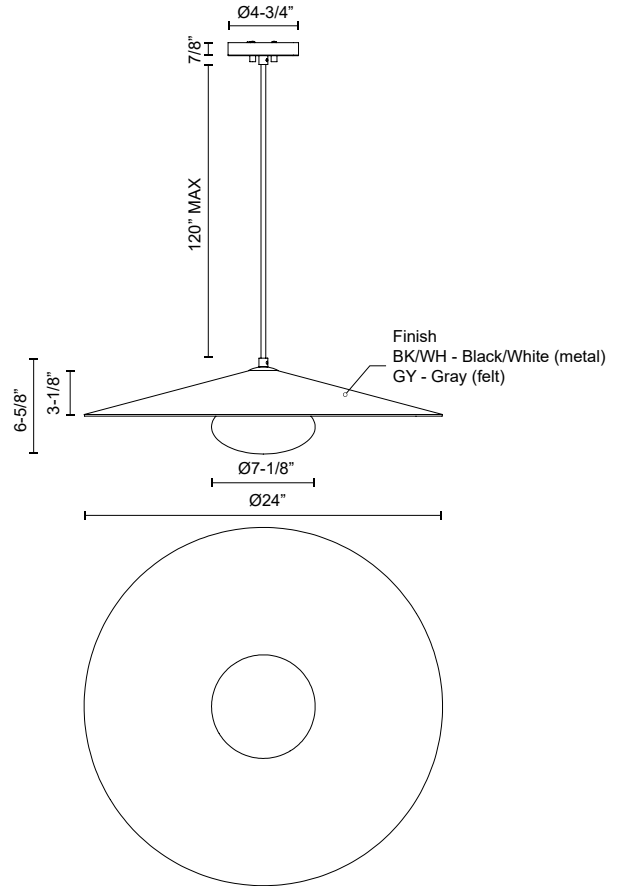

KUZCO

CANADA: 19054 28TH AVENUE - SURREY, BC V3Z 6M3

USA: 3035 E. LONE MOUNTAIN ROAD - LAS VEGAS, NV 89081

WWW.KUZCOLIGHTING.COM

© 2021 KUZCO LIGHTING. ALL RIGHTS RESERVED.

COMMENT